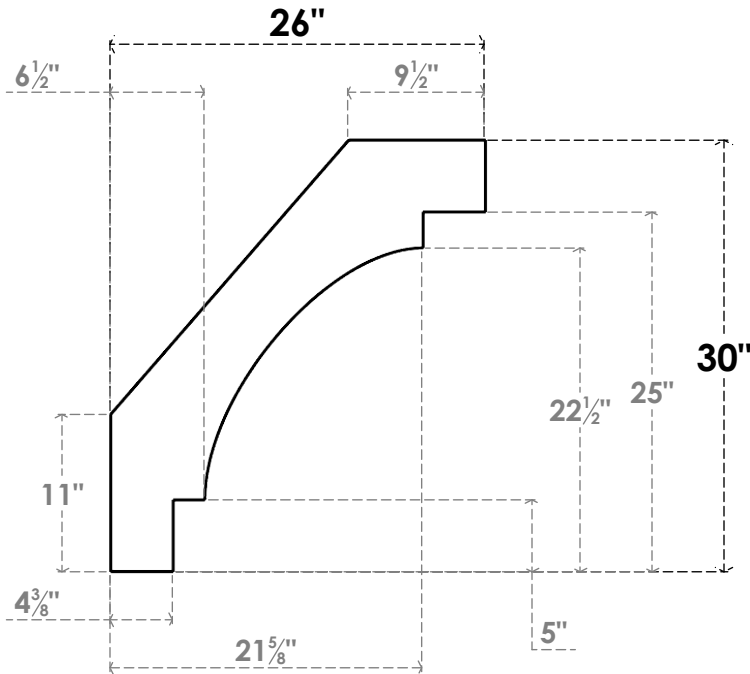

ITEM NUMBER: BRCPC060X26000X30000MRC

6"W X 26"D X 30"H MERCED ARCHITECTURAL GRADE PVC CLOSED KNEE BRACE

SIDE PROFILE

FRONT PROFILE

ISOMETRIC

EKENA MILLWORK
2300 WEST MAIN ST.
CLARKSVILLE, TX 75426
TOLL FREE: 866-607-0453
WWW.EKENAMILLWORK.COM