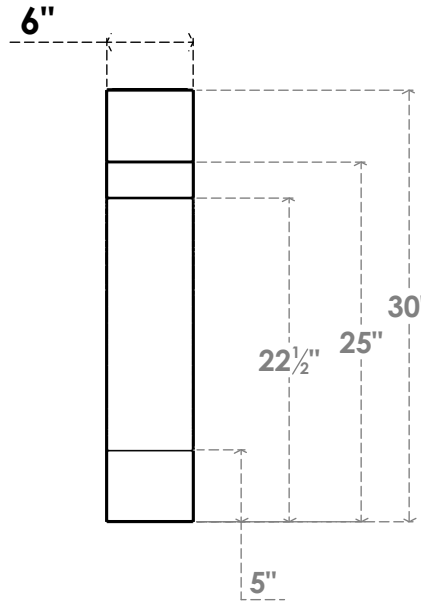

ITEM NUMBER: BRCPC060X26000X30000MRC

6"W X 26"D X 30"H MERCED ARCHITECTURAL GRADE PVC CLOSED KNEE BRACE

SIDE PROFILE

FRONT PROFILE

ISOMETRIC

EKENA MILLWORK
2300 WEST MAIN ST.
CLARKSVILLE, TX 75426
TOLL FREE: 866-607-0453
WWW.EKENAMILLWORK.COM

NOTES

1. INSTALLATION TO BE COMPLETED IN ACCORDANCE WITH MANUFACTURER'S SPECIFICATIONS.
2. DRAWING MAY NOT BE TO SCALE
3. THIS DRAWING IS INTENDED FOR DESIGN AND PLANNING PURPOSES ONLY.
4. ALL INFORMATION CONTAINED HEREIN WAS CURRENT AT THE TIME OF DEVELOPMENT BUT MUST BE REVIEWED AND APPROVED BY THE PRODUCT MANUFACTURER TO BE CONSIDERED ACCURATE.
5. ARCHITECTURAL GRADE PVC PRODUCTS ARE MADE FROM EXPANDED CELLULAR PVC AND COME NATURALLY WHITE BUT MAY BE PAINTED